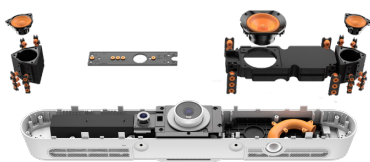

AUDIO	VIDEO	AI VIEWFINDER
Room-filling Sound Ultra low distortion speakers with RightSound™ convey every word with outstanding clarity Adaptive Beamforming Mic Array Beamforming mics pick up voices at every seat and focus on the active talker while suppressing ambient noise Expansion Ready Add up to two Rally mic pods for even greater coverage in larger settings	Ultra-HD Video Brilliantly sharp video, outstanding color, and exceptional optical accuracy at resolutions up to 4K Expansive Room Coverage Mechanical pan and tilt covers rooms 163° across by 110° high, with exceptional image quality Cinema Quality Logitech RightLight™ technology captures natural-looking skin tones, even in dim or backlit conditions	Framed to Perfection A second built-in camera lens has the ability to detect meeting participants, amplifying RightSight™ autoframing See Everyone Clearly All meeting participants, even late arrivals, are automatically seen and included Move About Freely AI Viewfinder uses scene awareness to keep the camera on the action